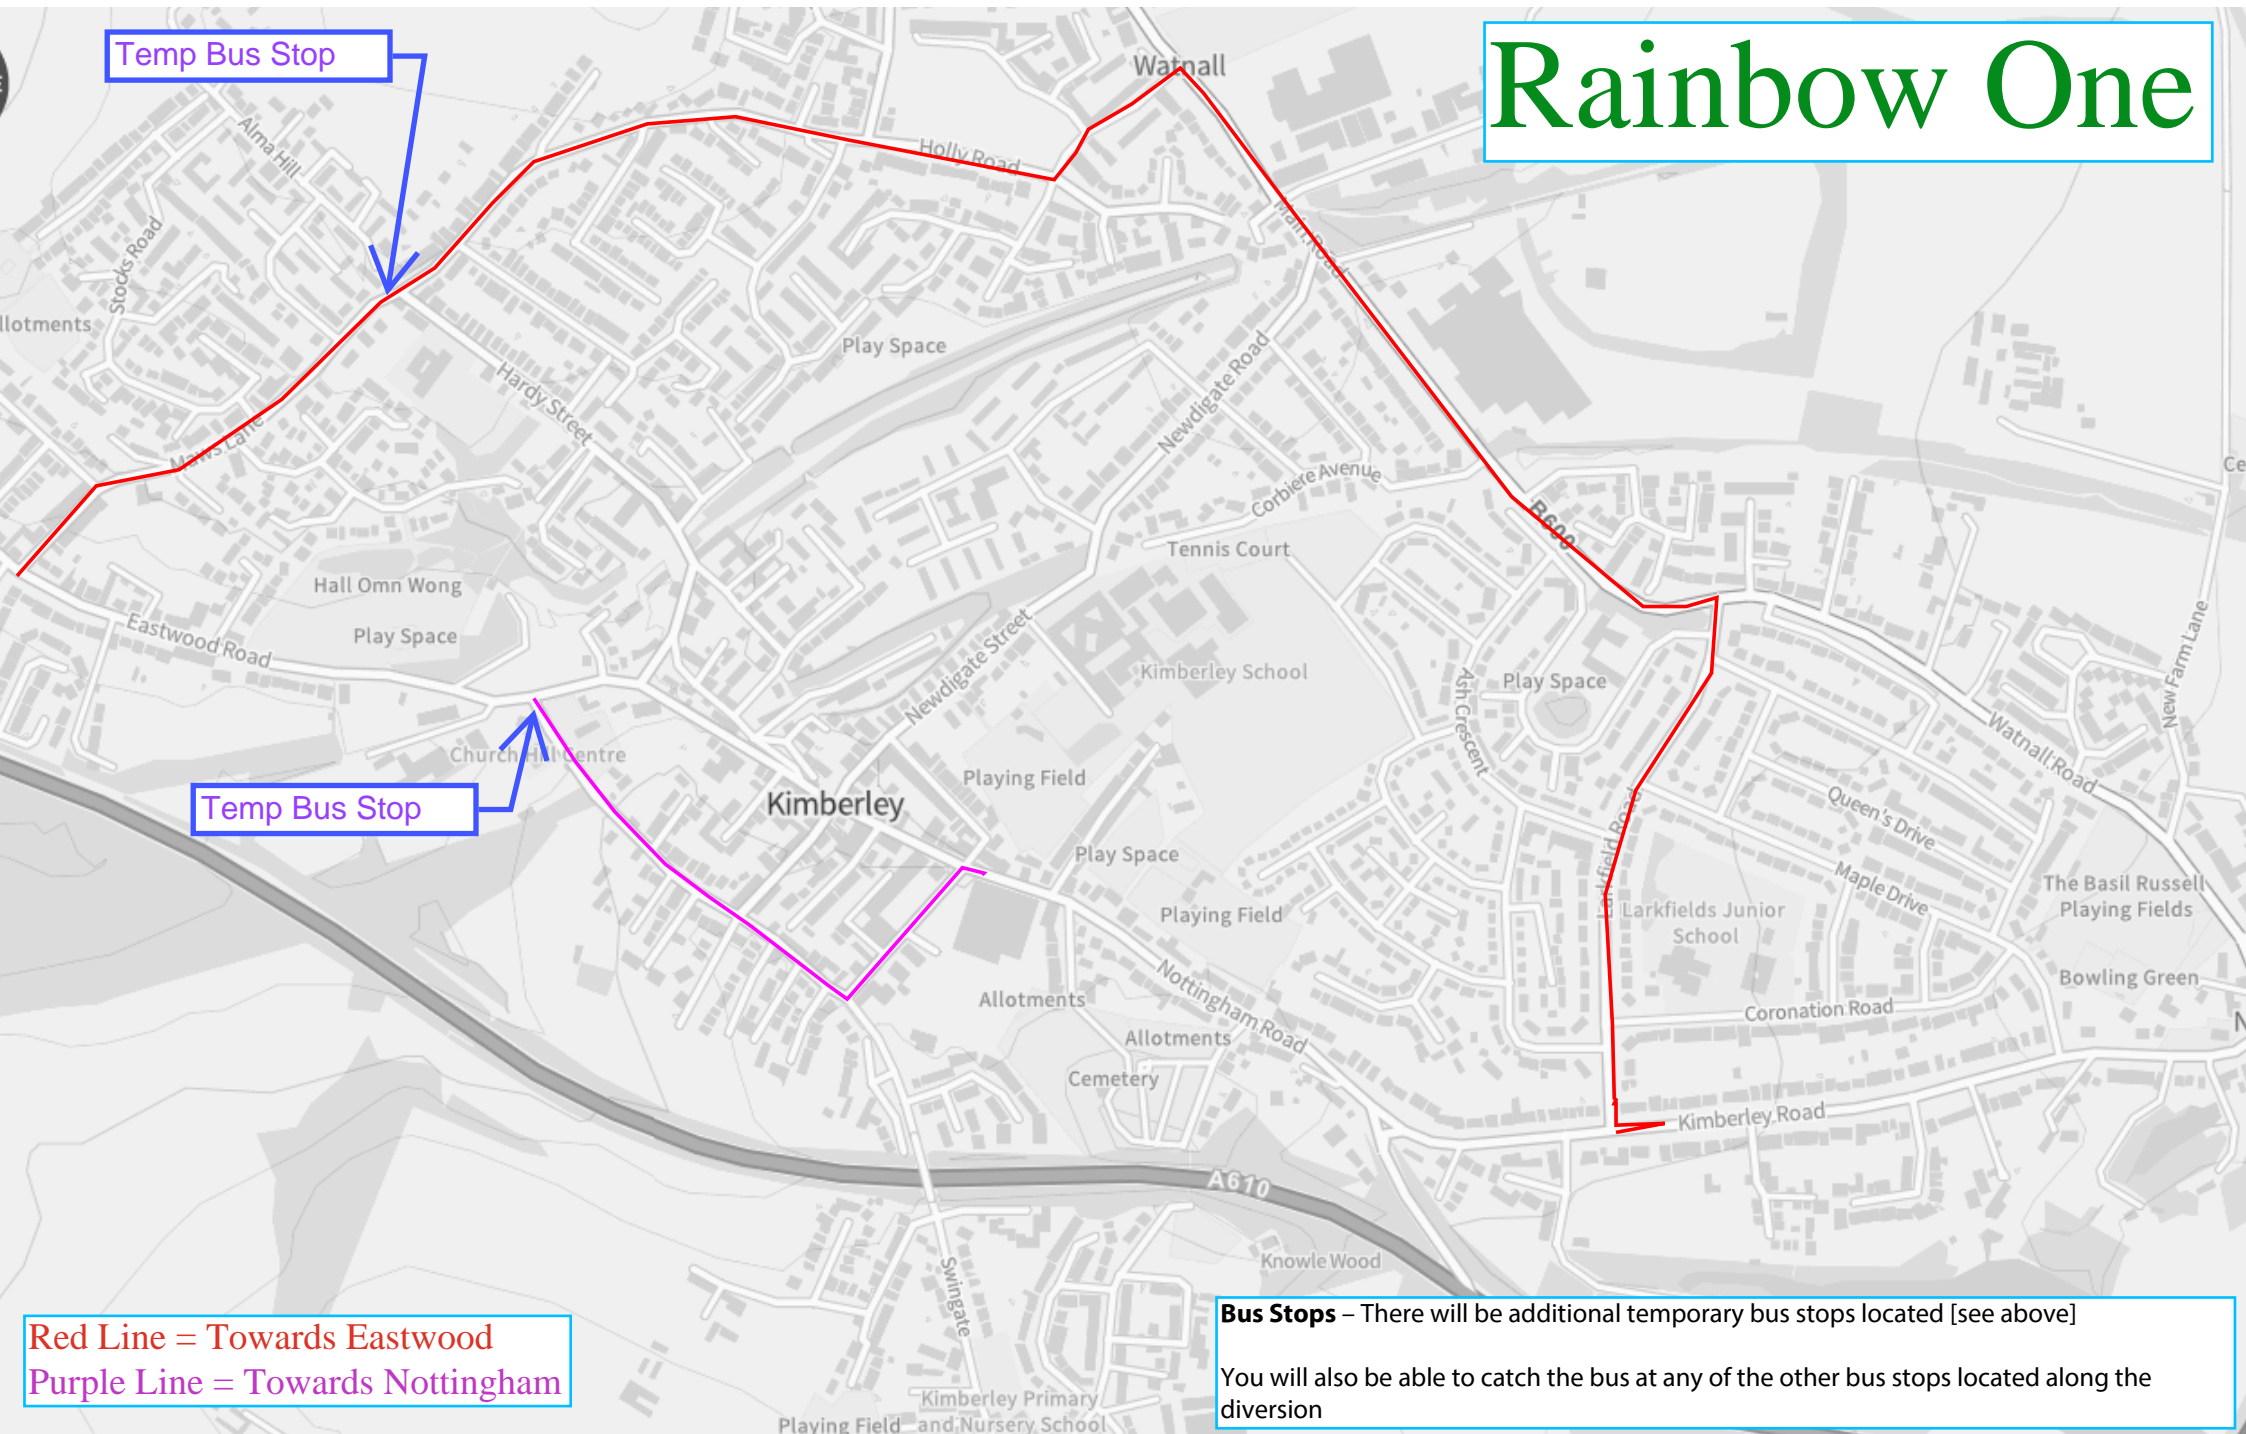

Rainbow One

Temp Bus Stop

Temp Bus Stop

Red Line = Towards Eastwood
Purple Line = Towards Nottingham

Bus Stops – There will be additional temporary bus stops located [see above]
You will also be able to catch the bus at any of the other bus stops located along the diversion