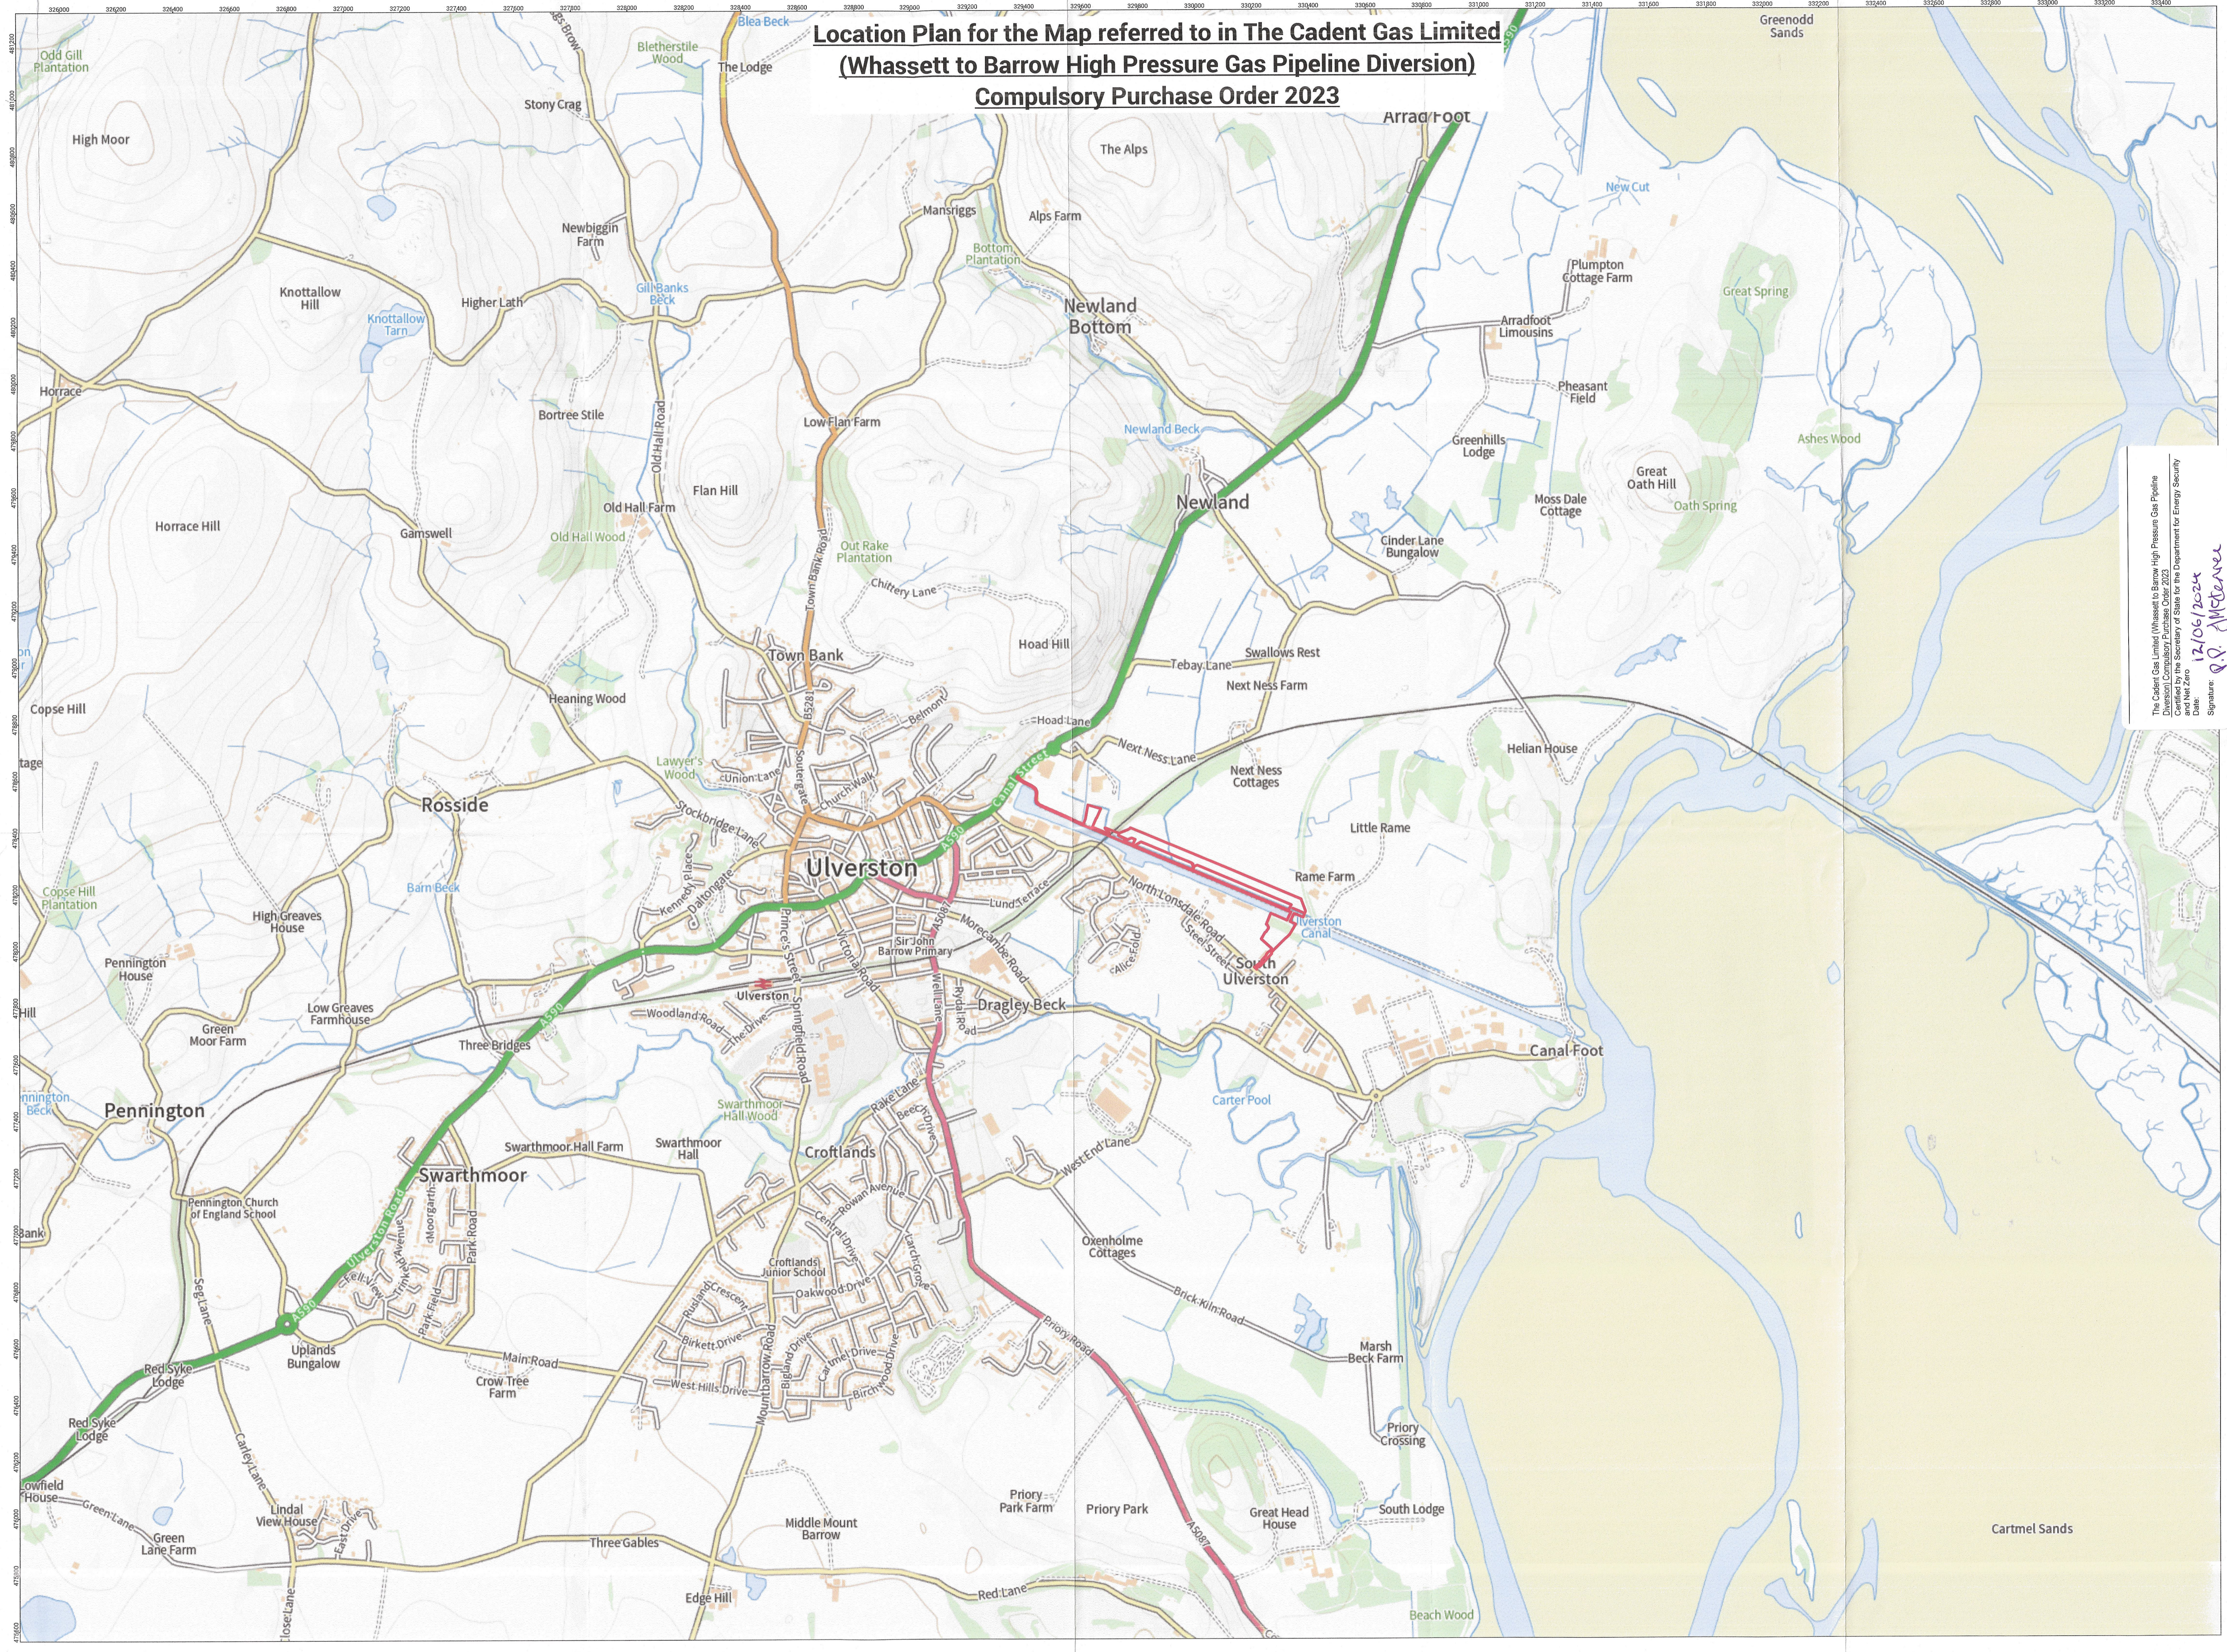

**Location Plan for the Map referred to in The Cadent Gas Limited
(Whassett to Barrow High Pressure Gas Pipeline Diversion)
Compulsory Purchase Order 2023**

LEGEND:
 CPO Boundary

J.M. Smith
H.M.H.
Dated: 25 July 2023

The Cadent Gas Limited (Whassett to Barrow High Pressure Gas Pipeline Diversion) Compulsory Purchase Order 2023
Date: 12/06/2024
Signature: *J.P. McEneaney*
The Secretary of State for the Department for Energy Security and Net Zero